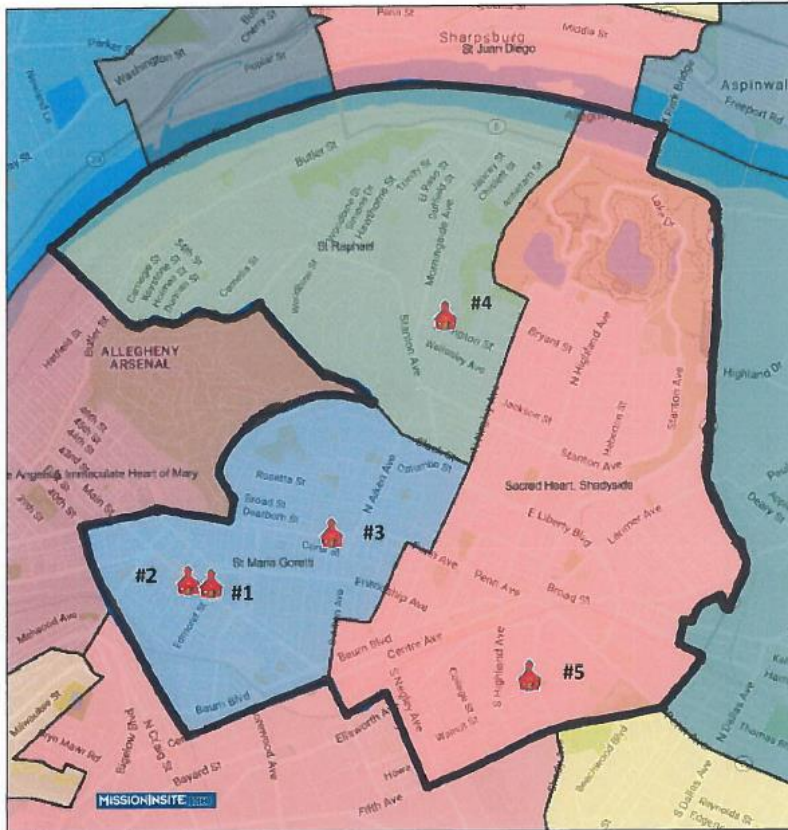

ON MISSION FOR
THE
CHURCH
ALIVE!

East End DRAFT Parish Grouping #112

Parish Grouping

- St. Maria Goretti
- St. Raphael
- Sacred Heart
(Shadyside)

- 2,400 weekly Mass goers in 2016
- Campuses:
 - Current 5
 - Proposed 3
- Priests assigned: *(Large hospitals not included)*
 - Current 4
 - 2018 3
 - By 2025 2

ON MISSION FOR
THE
CHURCH
ALIVE!

DRAFT Parish Grouping #112 MAP

brings together the parishes of St. Maria Goretti, St. Raphael and Sacred Heart (Shadyside)

Listing of Campuses (The different colors show the current parish territories.)

1. Immaculate Conception (St. Maria Goretti Parish)
300 Edmond Street, Pittsburgh, PA 15224
2. St. Joseph (St. Maria Goretti Parish)
4712 Liberty Avenue, Pittsburgh, PA 15224
3. St. Lawrence O'Toole (St. Maria Goretti Parish)
5323 Penn Avenue, Pittsburgh, PA 15224
4. St. Raphael
1118 Chislett Street, Pittsburgh, PA 15206
5. Sacred Heart, Shadyside
310 Shady Avenue, Pittsburgh, PA 15206