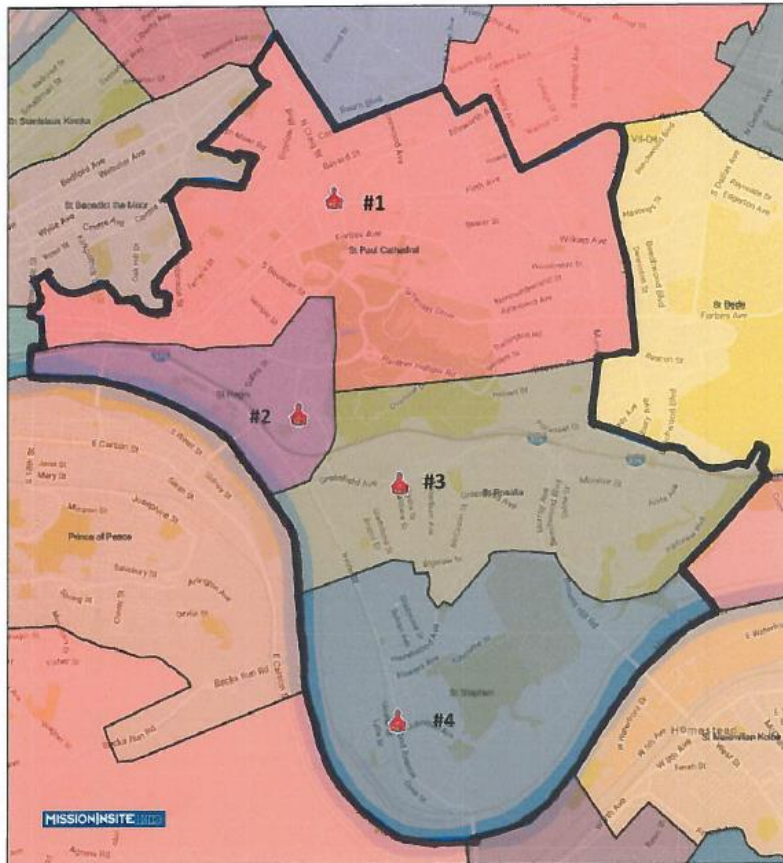

ON MISSION FOR
THE
CHURCH
ALIVE!

DRAFT Parish Grouping #109 MAP

brings together the parishes of St. Paul Cathedral, St. Regis, St. Rosalia and St. Stephen

Listing of Campuses (The different colors show the current parish territories.)

1. St. Paul Cathedral
  5th Avenue at Craig Street, Pittsburgh, PA 15213
2. St. Regis
  3250 Parkview Avenue, Pittsburgh, PA 15213
3. St. Rosalia
  411 Greenfield Avenue, Pittsburgh, PA 15207
4. St. Stephen
  5115 Second Avenue, Pittsburgh, PA 15207