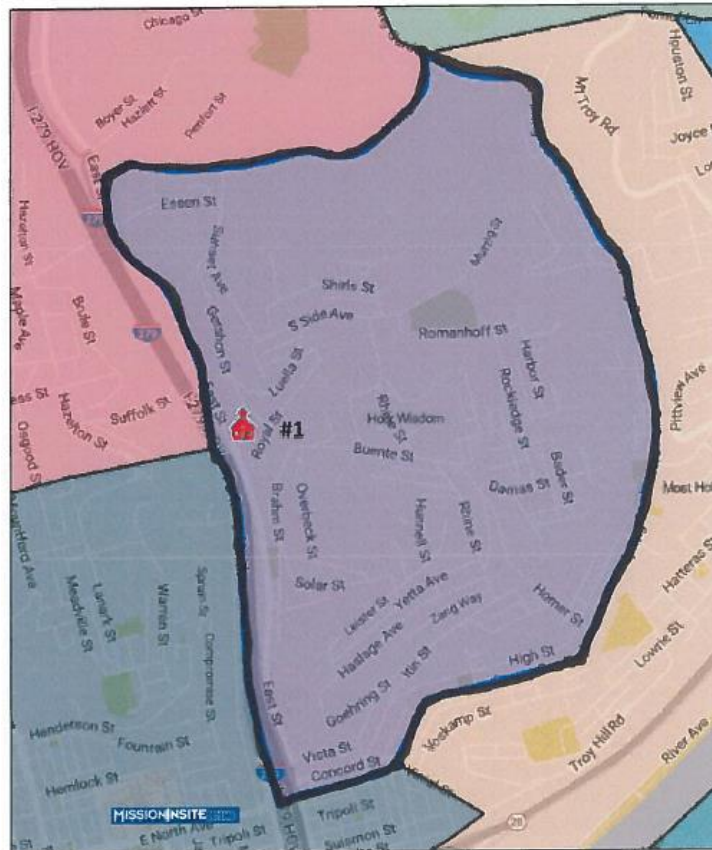

ON MISSION FOR
THE
CHURCH
ALIVE!

DRAFT Parish Grouping #105

Parish Grouping

– St. John XXIII

- 400 weekly Mass goers in 2016
- Campuses:
 - Current 1
 - Proposed 1
- Priests assigned:
 - Current 1
 - 2018 1
 - By 2025 1

ON MISSION FOR
THE
CHURCH
ALIVE!

DRAFT Parish Grouping #105 MAP

includes St. John XXIII Personal Quasi-Parish

**Listing of the Campus
(The different colors show the current parish territories.)**

1. St. Boniface (Holy Wisdom Parish)
2208 East. Street, Pittsburgh, PA 15212