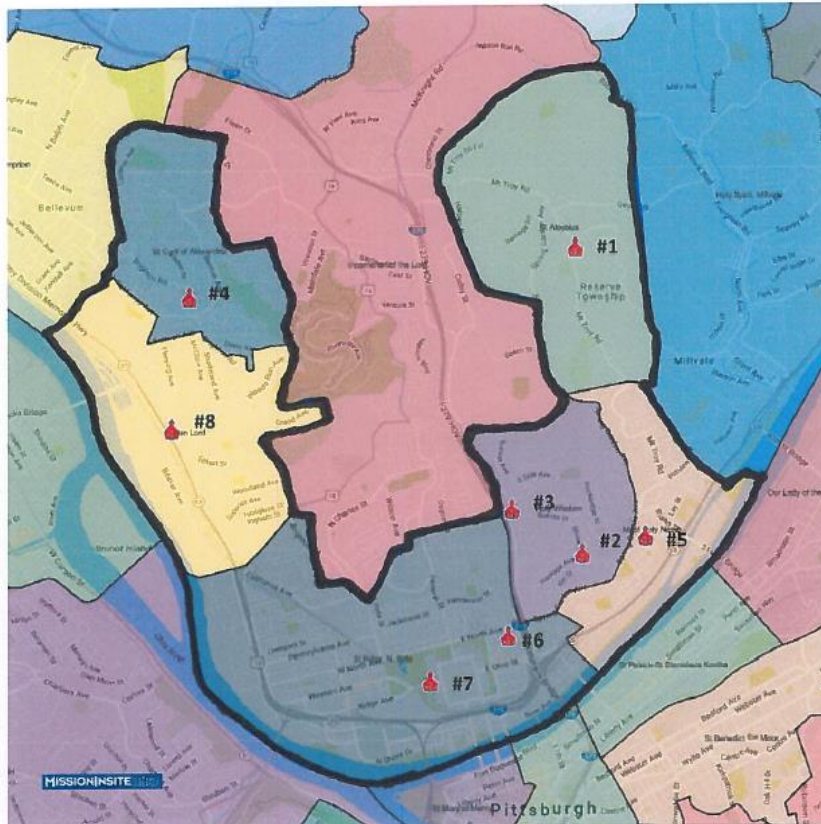

ON MISSION FOR
THE
CHURCH
ALIVE!

North Side Pittsburgh DRAFT Parish Grouping #104

Parish Grouping

- St. Aloysius
- St. Cyril of Alexandria
- Holy Wisdom
- Most Holy Name of Jesus
- St. Peter (North Side)
- Risen Lord

- 2,100 weekly Mass goers in 2016
- Campuses:
 - Current 8
 - Proposed 3
- Priests assigned: *(Large hospitals not included)*
 - Current 4
 - 2018 3
 - By 2025 2

ON MISSION FOR
THE
CHURCH
ALIVE!

DRAFT Parish Grouping #104 MAP

brings together the parishes of St. Aloysius, St. Cyril of Alexandria, Holy Wisdom, Most Holy Name of Jesus,
St. Peter (North Side) and Risen Lord

Listing of Campuses (The different colors show the current parish territories.)

1. St. Aloysius
3616 Mount Troy Road, Pittsburgh, PA 15212
2. St. Ambrose (Holy Wisdom Parish)
1015 Haslage Avenue, Pittsburgh, PA 15212
3. St. Boniface (Holy Wisdom Parish)
2208 East Street, Pittsburgh, PA 15212
4. St. Cyril of Alexandria
3854 Brighton Road, Pittsburgh, PA 15212
5. Most Holy Name of Jesus
Claim and Harpster Streets, Pittsburgh, PA 15212
6. Our Lady Queen of Peace (St. Peter Parish, North Side)
907 Middle Street, Pittsburgh, PA 15212
7. St. Peter (St. Peter Parish, North Side)
720 Arch Street, Pittsburgh, PA 15212
8. Risen Lord
3250 California Avenue, Pittsburgh, PA 15212