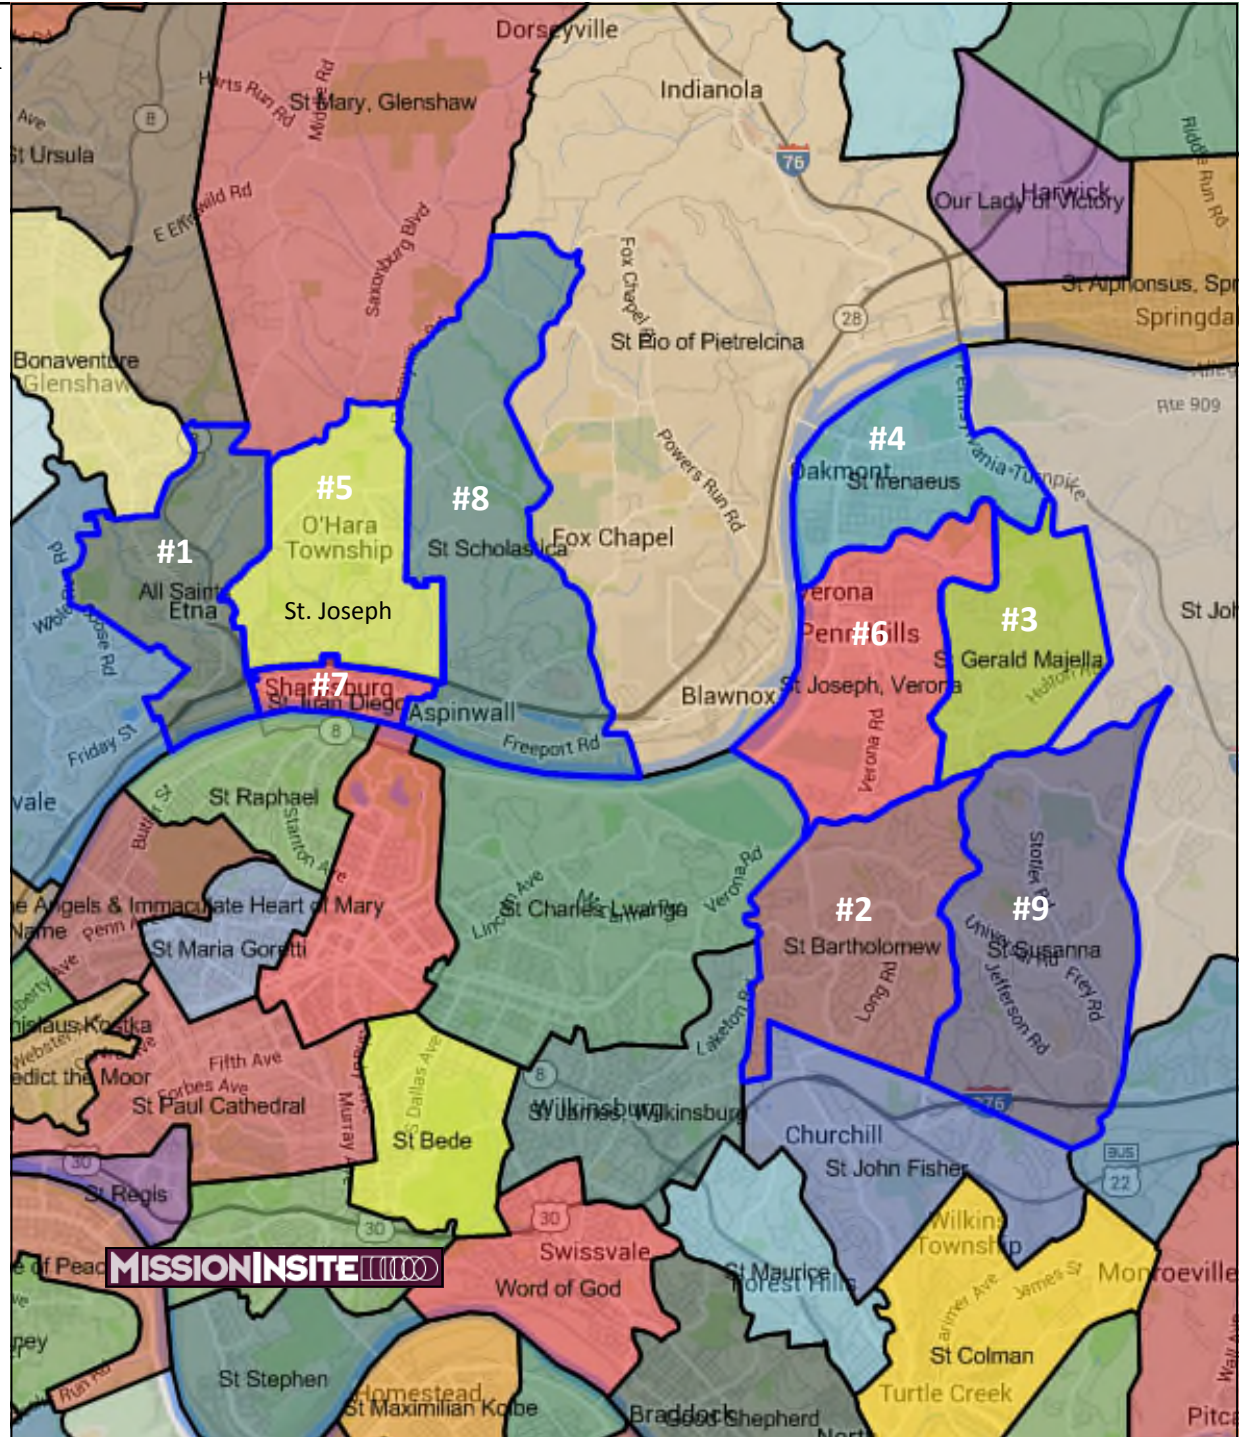

# Diocese of Pittsburgh

## Vicariate 4 - District 6

1. All Saints, Etna
2. St. Bartholomew, Penn Hills
3. St. Gerard Majella, Penn Hills
4. St. Irenaeus, Oakmont
5. St. Joseph, O'Hara Township
6. St. Joseph, Verona
7. St. Juan Diego, Sharpsburg
8. St. Scholastica, Aspinwall
9. St. Susanna, Penn Hills