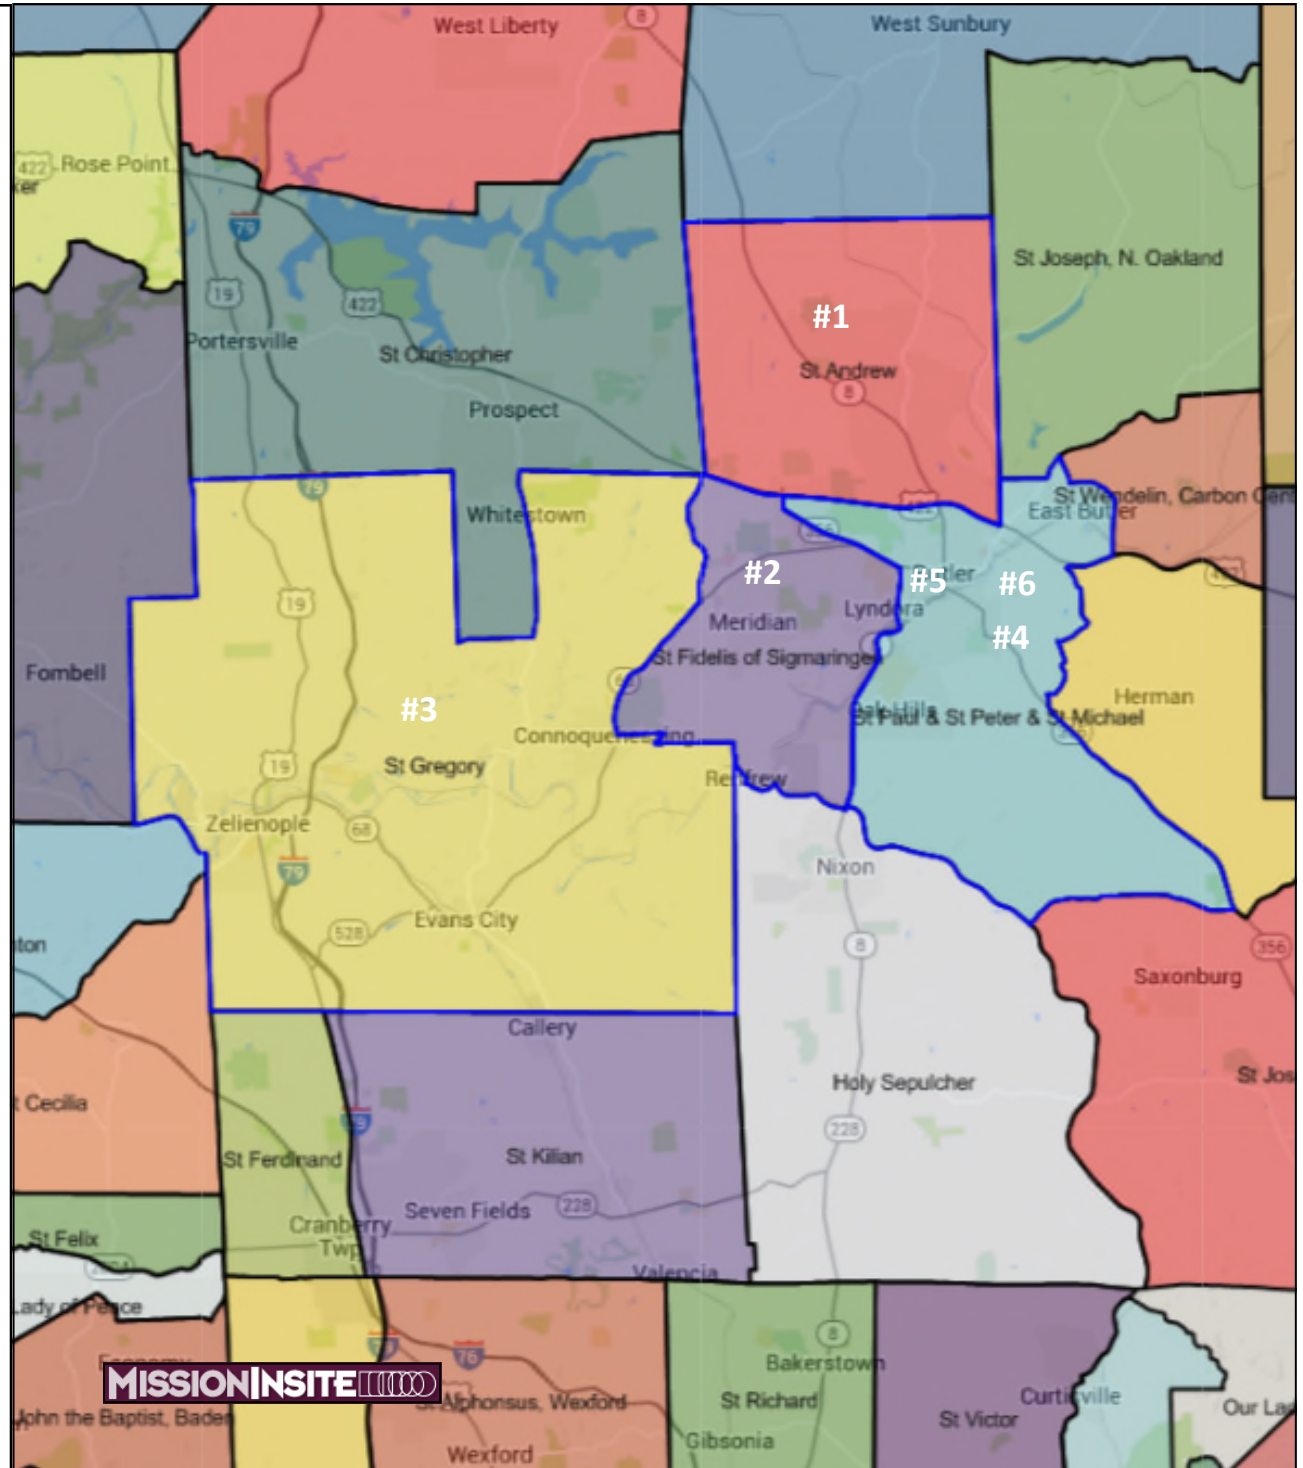

Diocese of Pittsburgh

Vicariate 4 - District 3

1. St. Andrew, Center Township
2. St. Fidelis of Sigmaringen, Lyndora/Meridian
3. St. Gregory, Evans City/Zelienople
4. St. Michael the Archangel, Butler
5. St. Paul, Butler
6. St. Peter, Butler