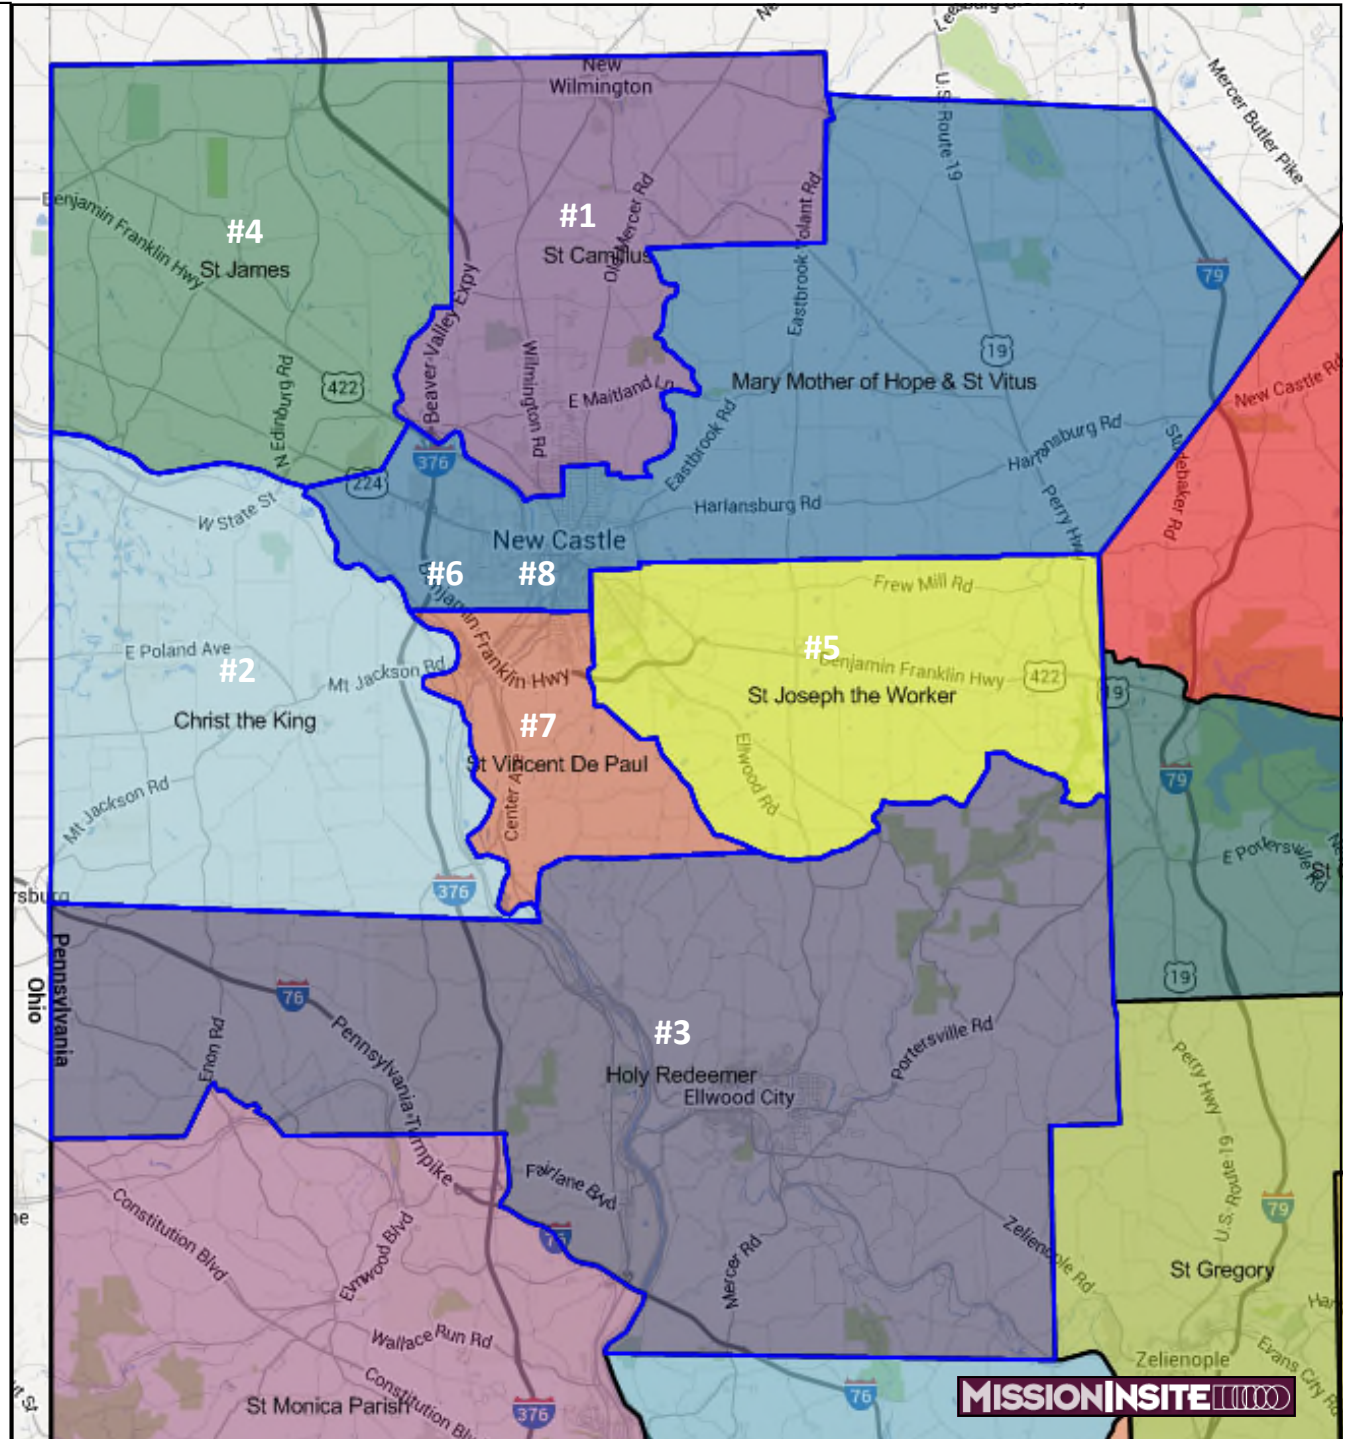

Diocese of Pittsburgh

Vicariate 4 - District 1

1. St. Camillus, Neshannock Township
2. Christ the King, Bessemer/Hillsville
3. Holy Redeemer, Ellwood City/
Koppel/Wampum
4. St. James the Apostle, Pulaski
5. St. Joseph the Worker, New Castle
6. Mary, Mother of Hope, New Castle
7. St. Vincent de Paul, New Castle
8. St. Vitus, New Castle