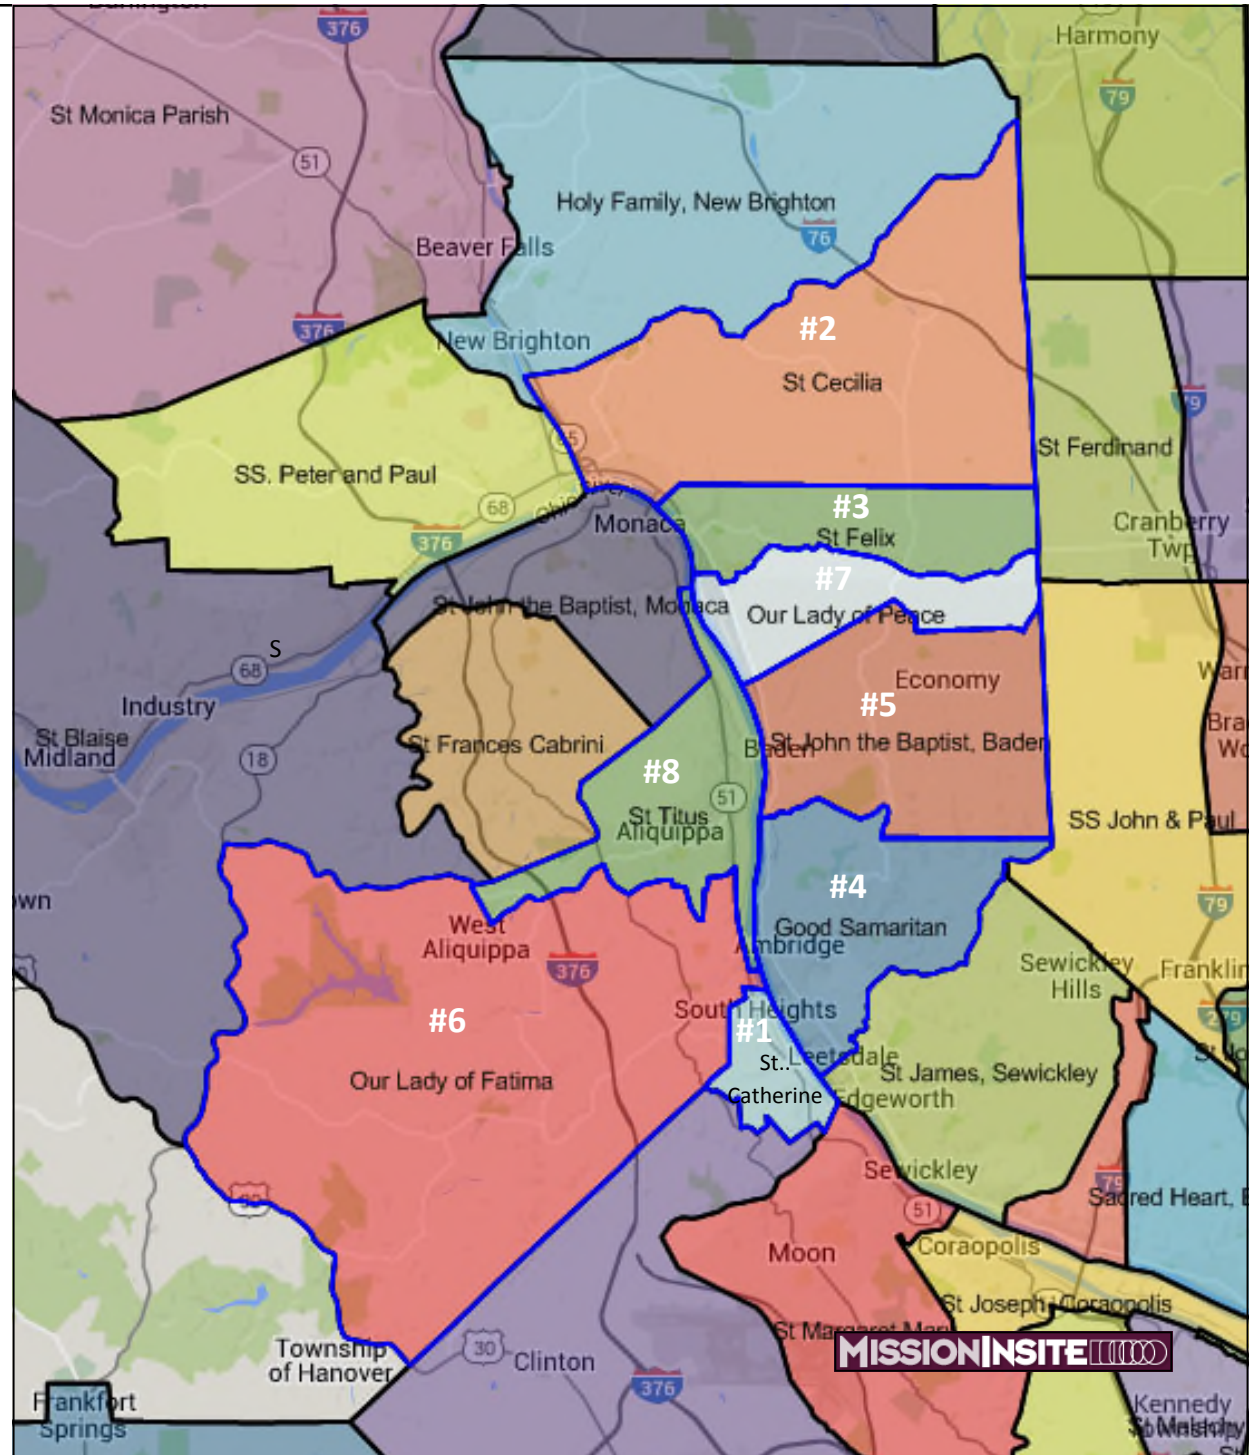

Diocese of Pittsburgh

Vicariate 3 - District 2

1. St. Catherine of Siena, Crescent
2. St. Cecilia, Rochester
3. St. Felix, Freedom
4. Good Samaritan, Ambridge
5. St. John the Baptist, Baden
6. Our Lady of Fatima, Hopewell Township
7. Our Lady of Peace, Conway
8. St. Titus, Aliquippa