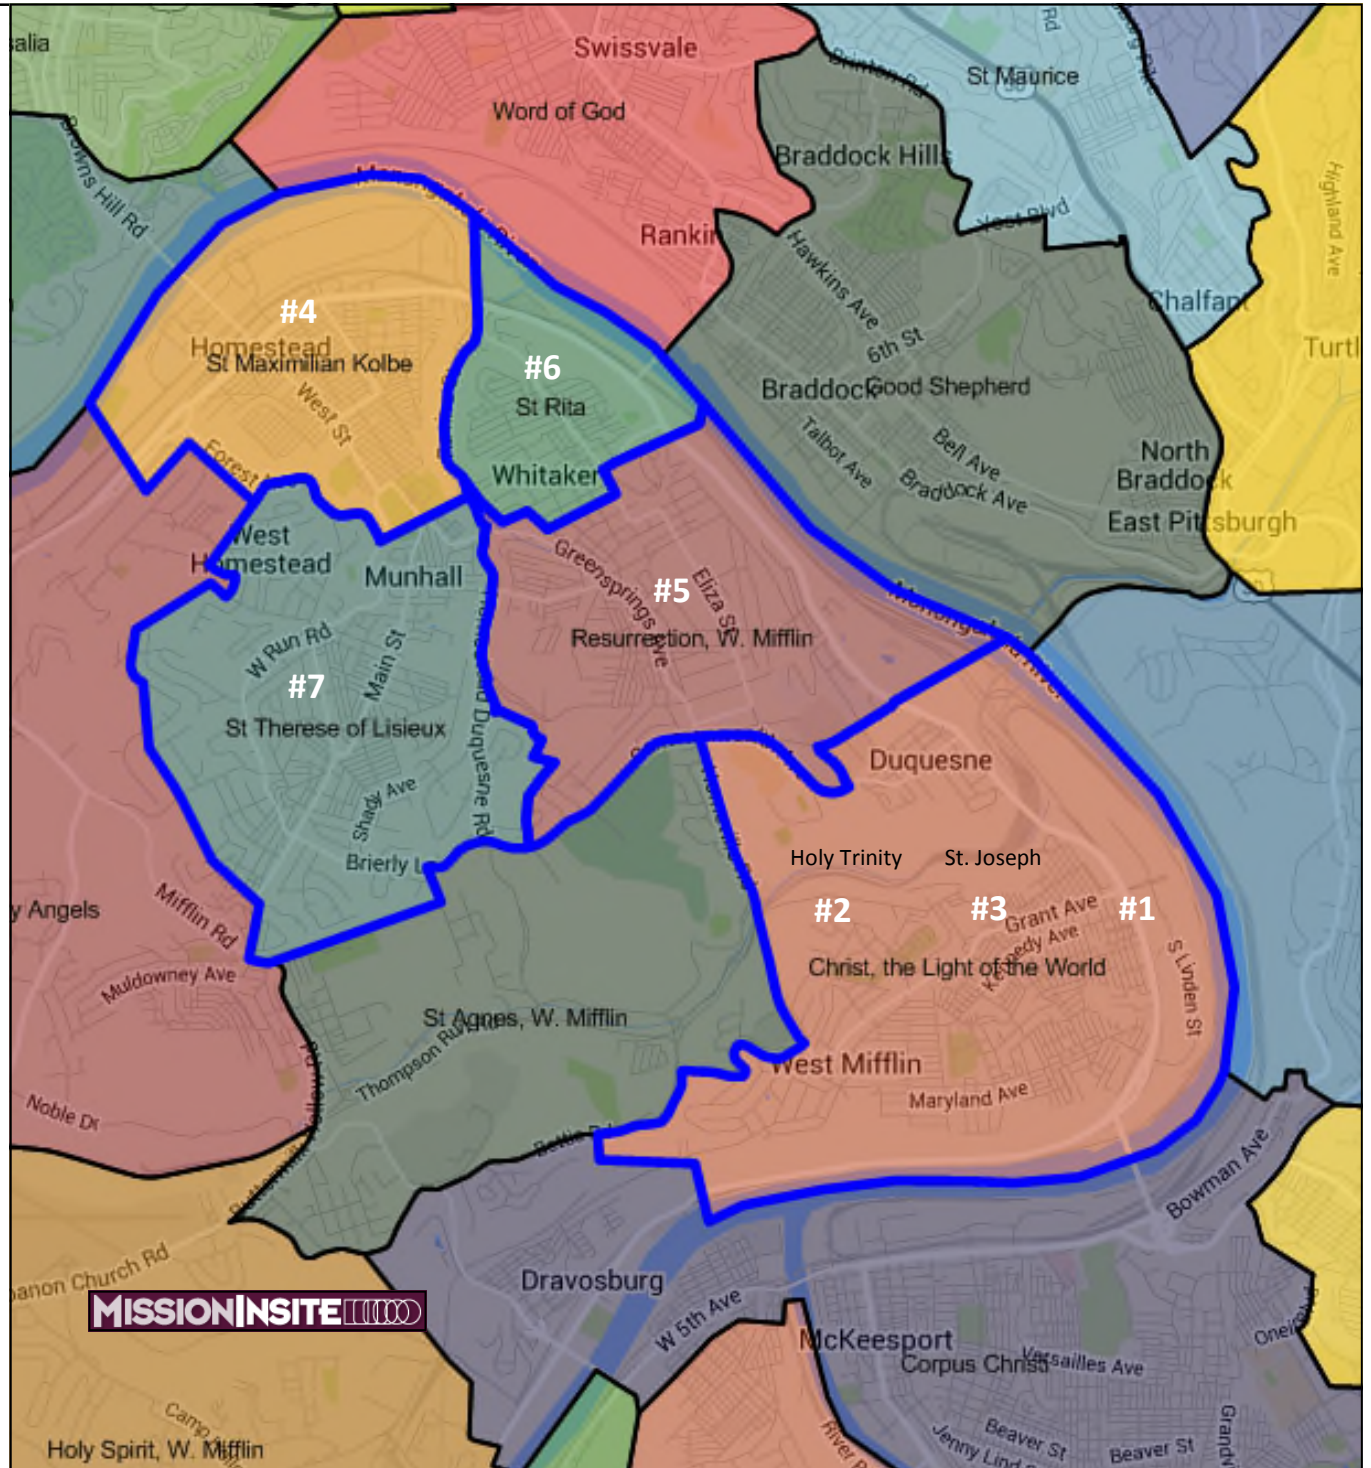

# Diocese of Pittsburgh

## Vicariate 2 - District 6

1. Christ the Light of the World, Duquesne
2. Holy Trinity, West Mifflin
3. St. Joseph, Duquesne
4. St. Maximilian Kolbe, Homestead/Munhall
5. Resurrection, West Mifflin
6. St. Rita, Munhall Gardens/Whitaker
7. St. Therese of Lisieux, Munhall