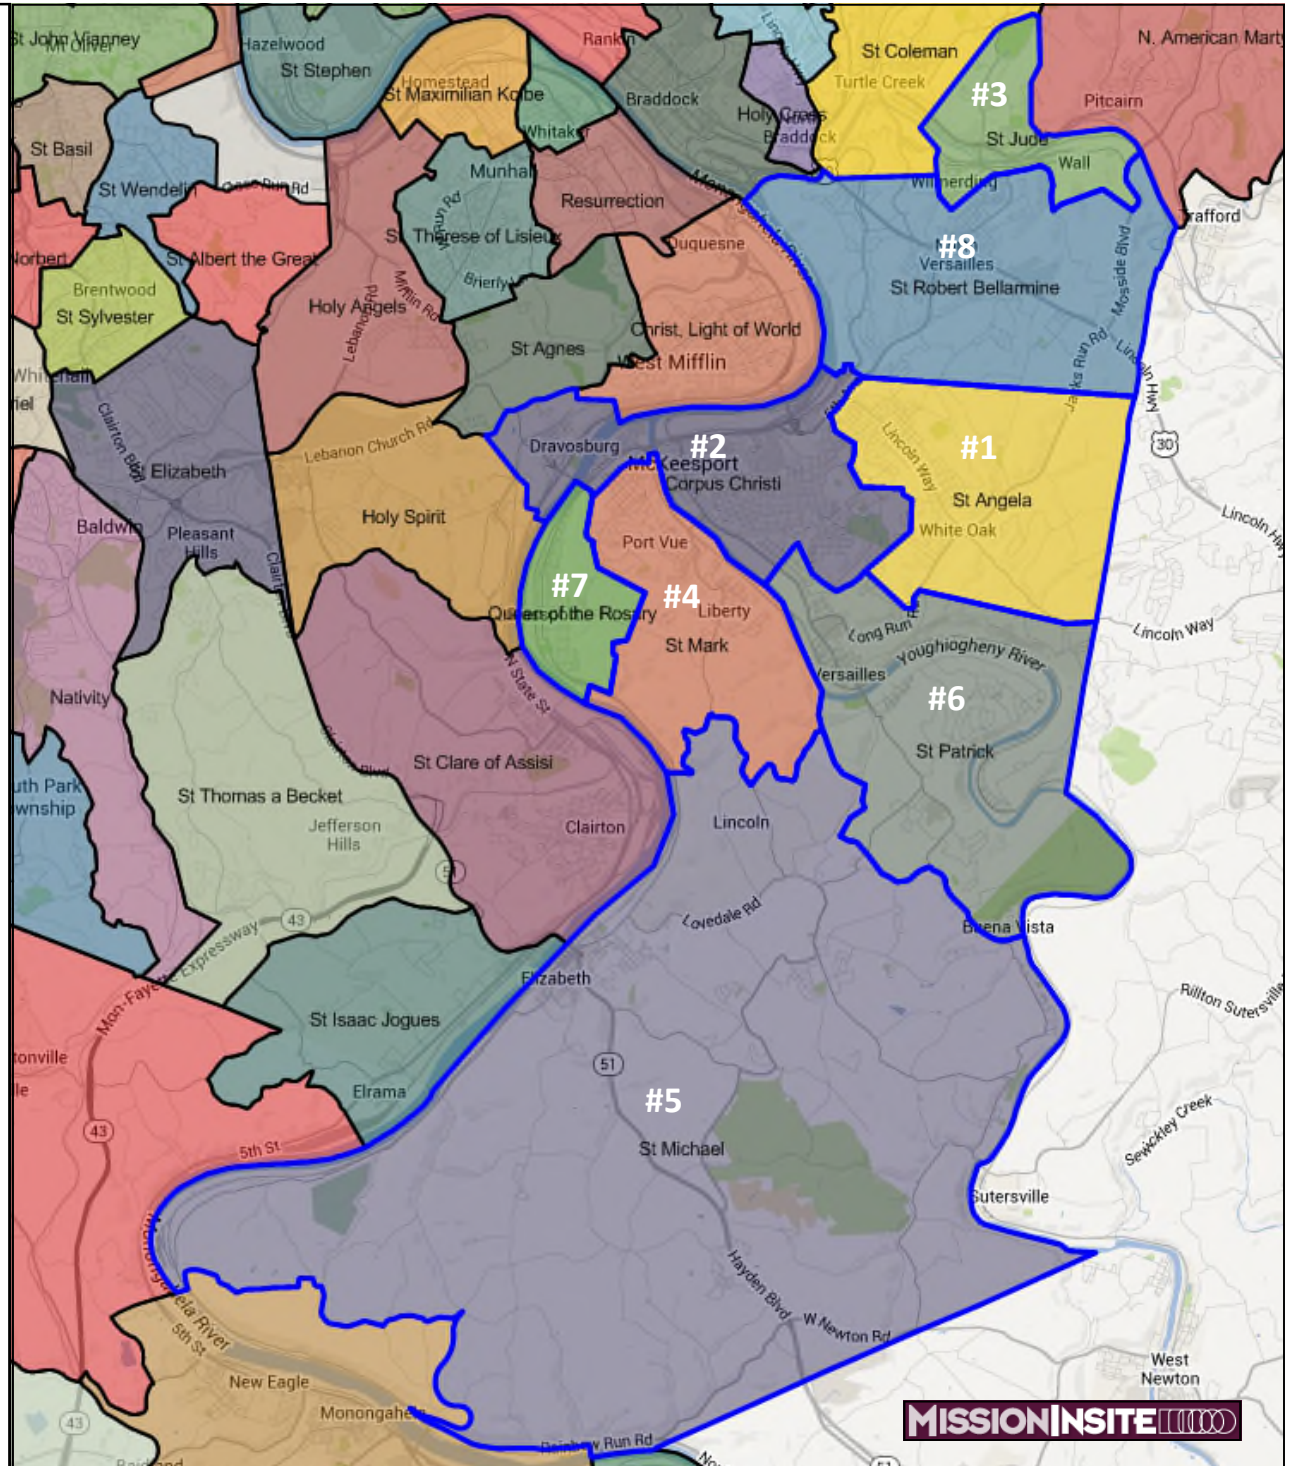

Diocese of Pittsburgh

Vicariate 2 - District 4

1. St. Angela Merici, White Oak
2. Corpus Christi, McKeesport
3. St. Jude the Apostle, Wilmerding
4. St. Mark, Liberty Borough/Port Vue
5. St. Michael, Elizabeth
6. St. Patrick, McKeesport/Versailles
7. Queen of the Rosary, Glassport
8. St. Robert Bellarmine, East McKeesport