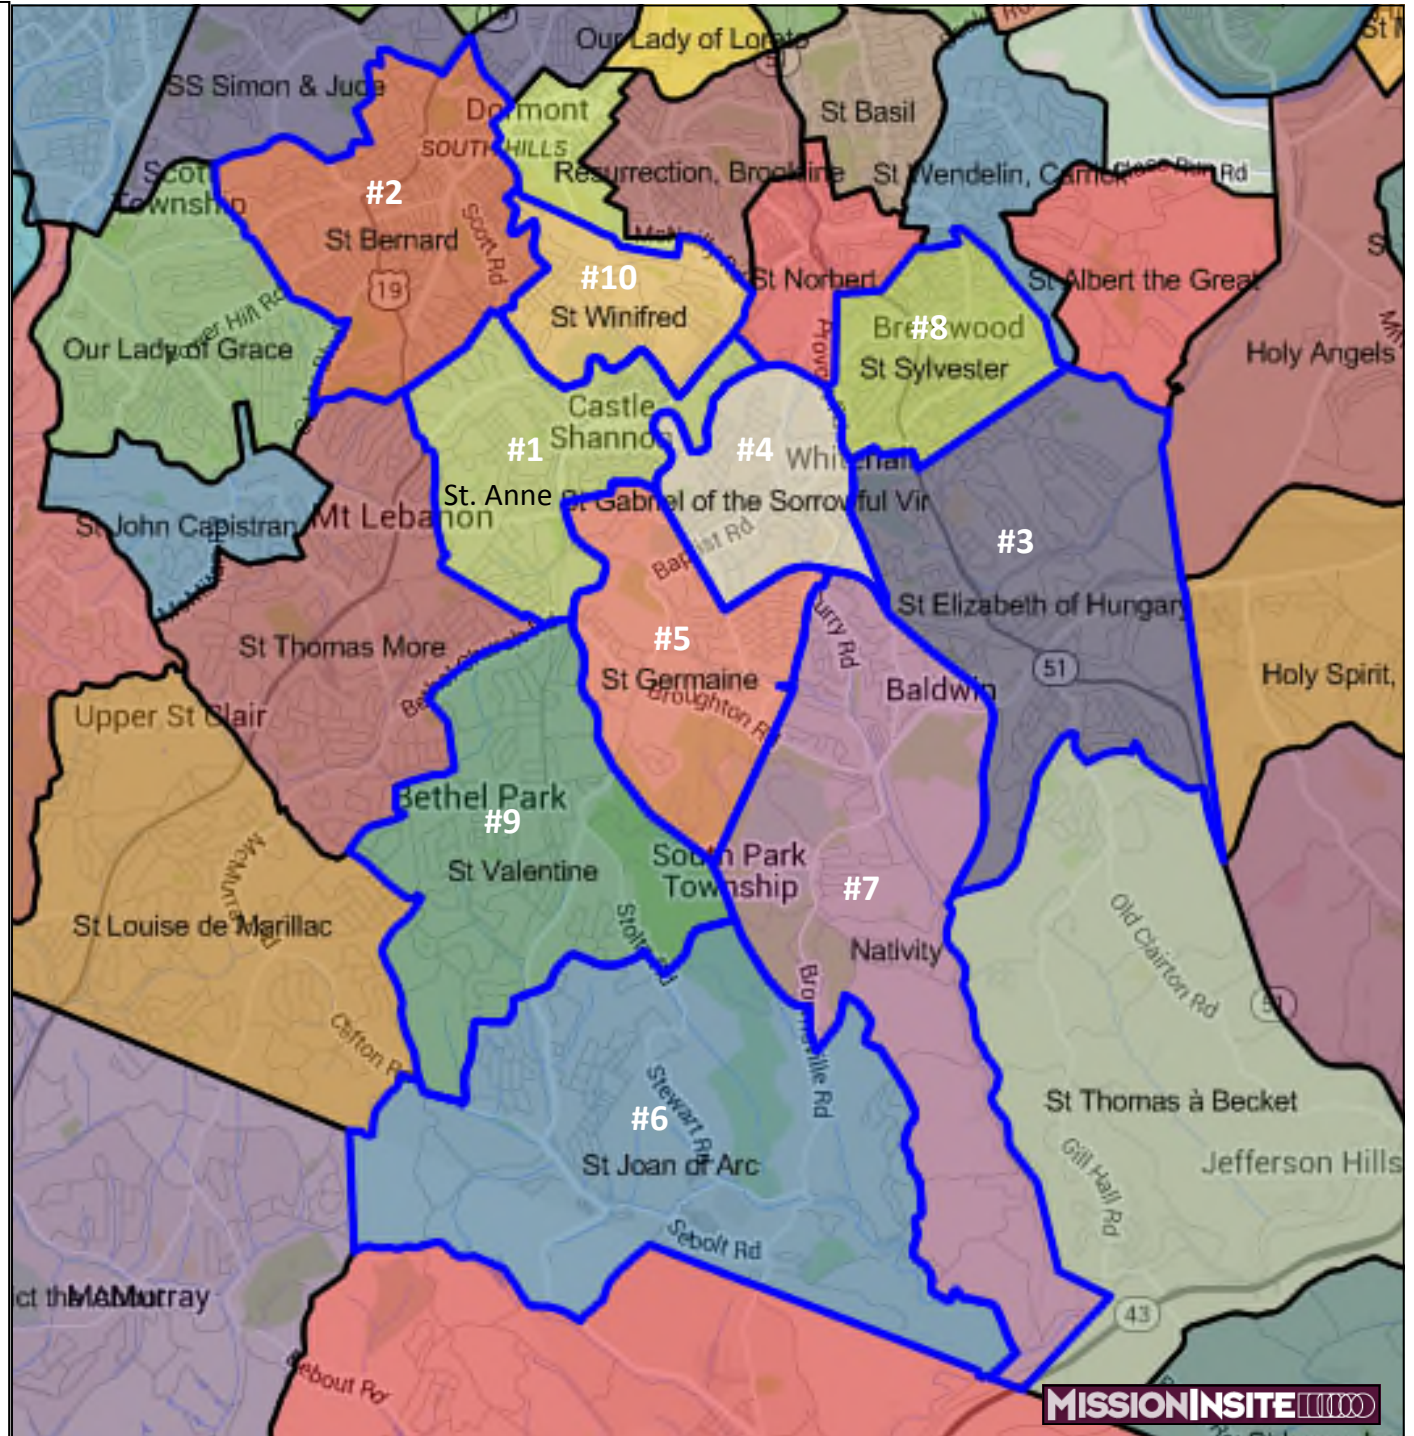

Diocese of Pittsburgh

Vicariate 2 - District 2

1. St. Anne, Castle Shannon
2. St. Bernard, Mt. Lebanon
3. St. Elizabeth of Hungary, Pleasant Hills
4. St. Gabriel of the Sorrowful Virgin, Whitehall
5. St. Germaine, Bethel Park
6. St. Joan of Arc, South Park
7. Nativity, South Park
8. St. Sylvester, Brentwood
9. St. Valentine, Bethel Park
10. St. Winifred, Mt. Lebanon