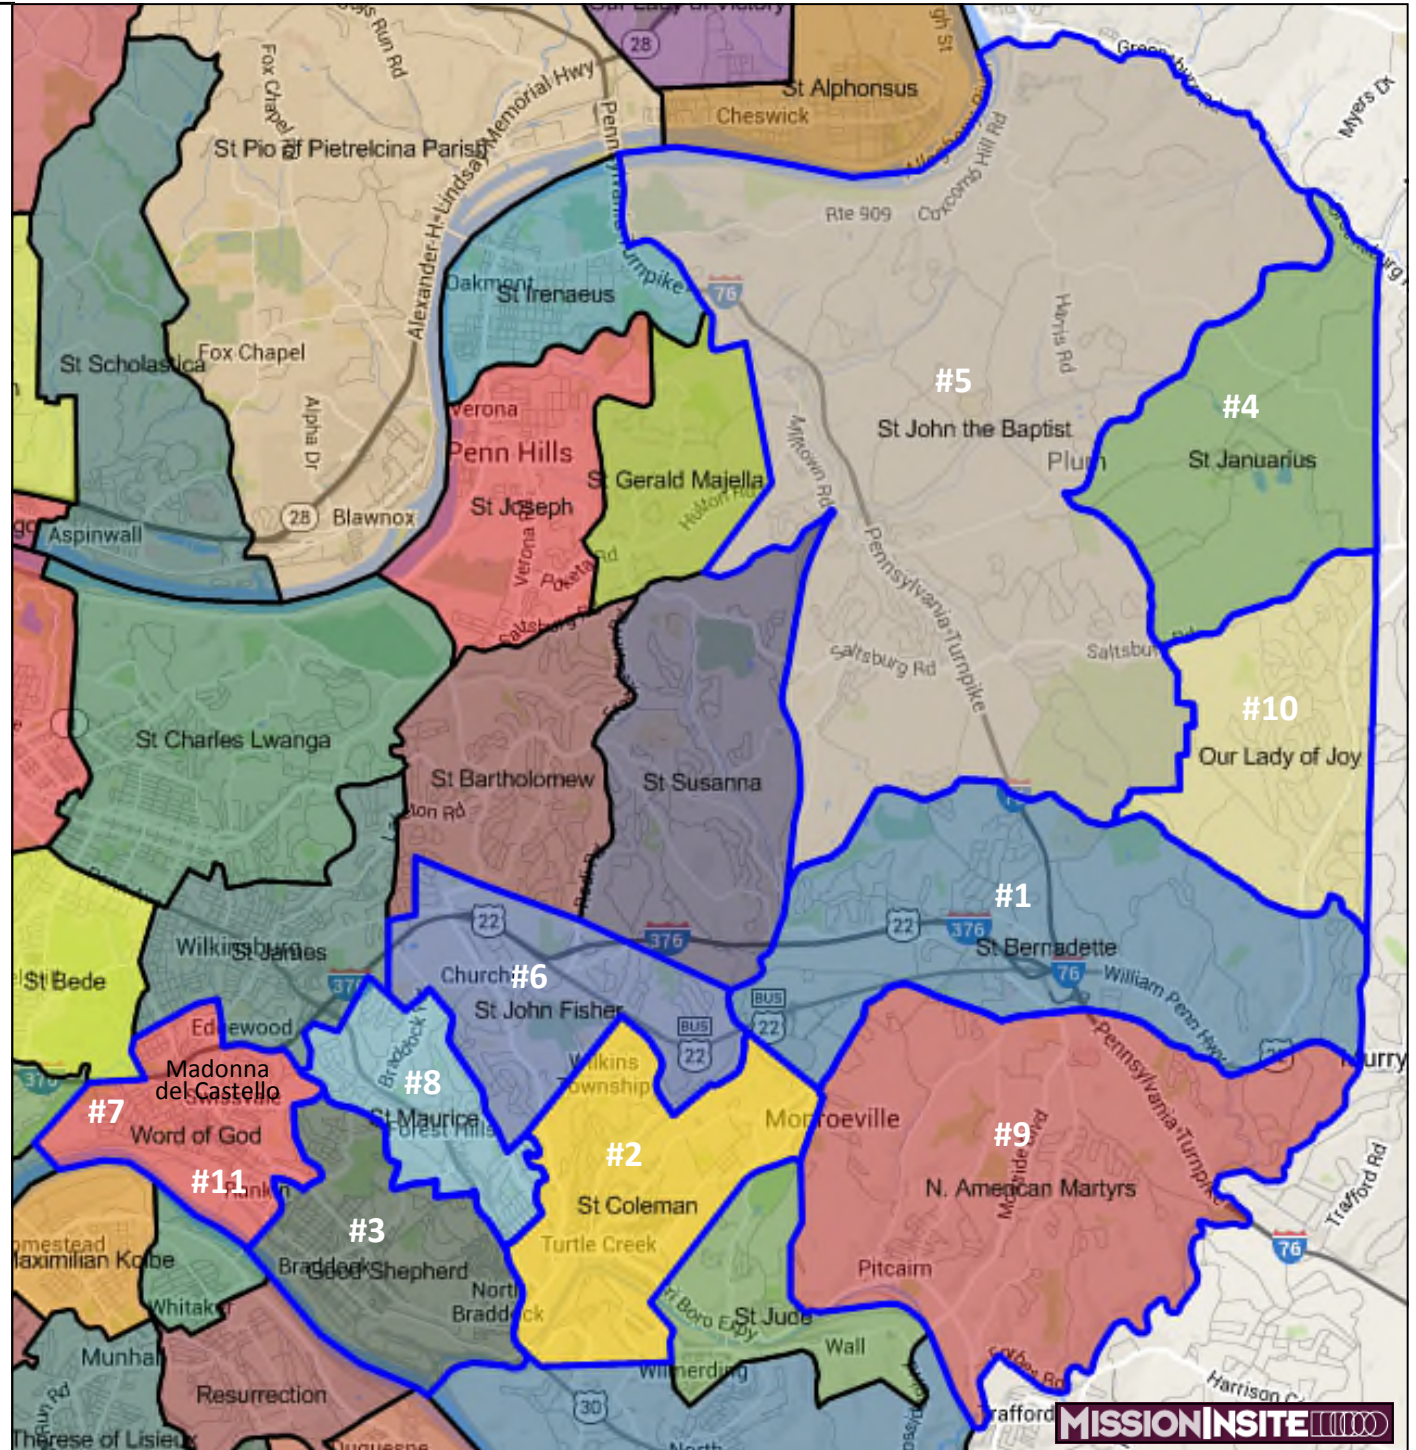

Diocese of Pittsburgh

Vicariate 2 - District 1

1. St. Bernadette, Monroeville
2. St. Colman, Turtle Creek
3. Good Shepherd, Braddock/Braddock Hills/East Pittsburgh
4. St. Januarius, Plum
5. St. John the Baptist, Plum
6. St. John Fisher, Churchill
7. Madonna del Castello, Swissvale
8. St. Maurice, Forest Hills
9. North American Martyrs, Monroeville/Pitcairn
10. Our Lady of Joy, Holiday Park
11. Word of God, Rankin/Swissvale