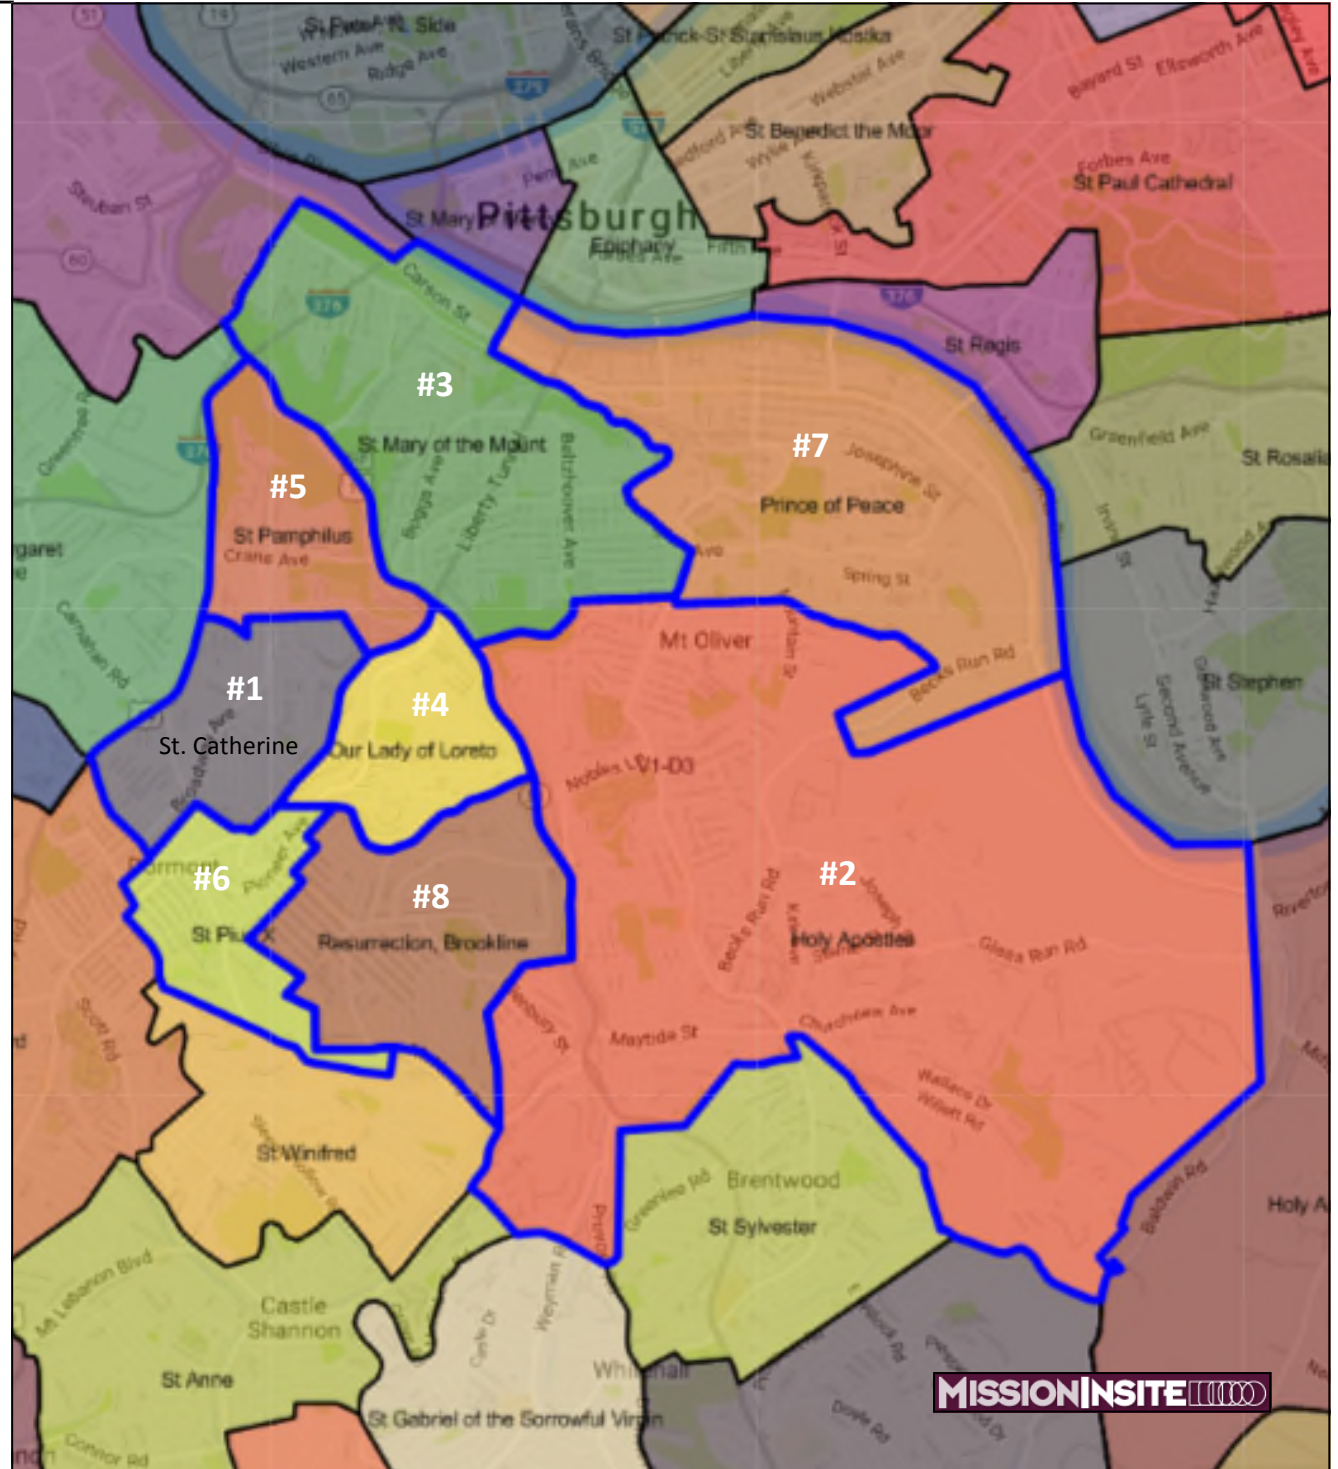

Diocese of Pittsburgh

Vicariate 1 - District 3

1. St. Catherine of Siena, Beechview
2. Holy Apostles, Baldwin/Carrick/
Overbrook
3. St. Mary of the Mount,
Mt. Washington
4. Our Lady of Loreto, Brookline
5. St. Pamphilus, Beechview
6. St. Pius X, Brookline
7. Prince of Peace, South Side
8. Resurrection, Brookline