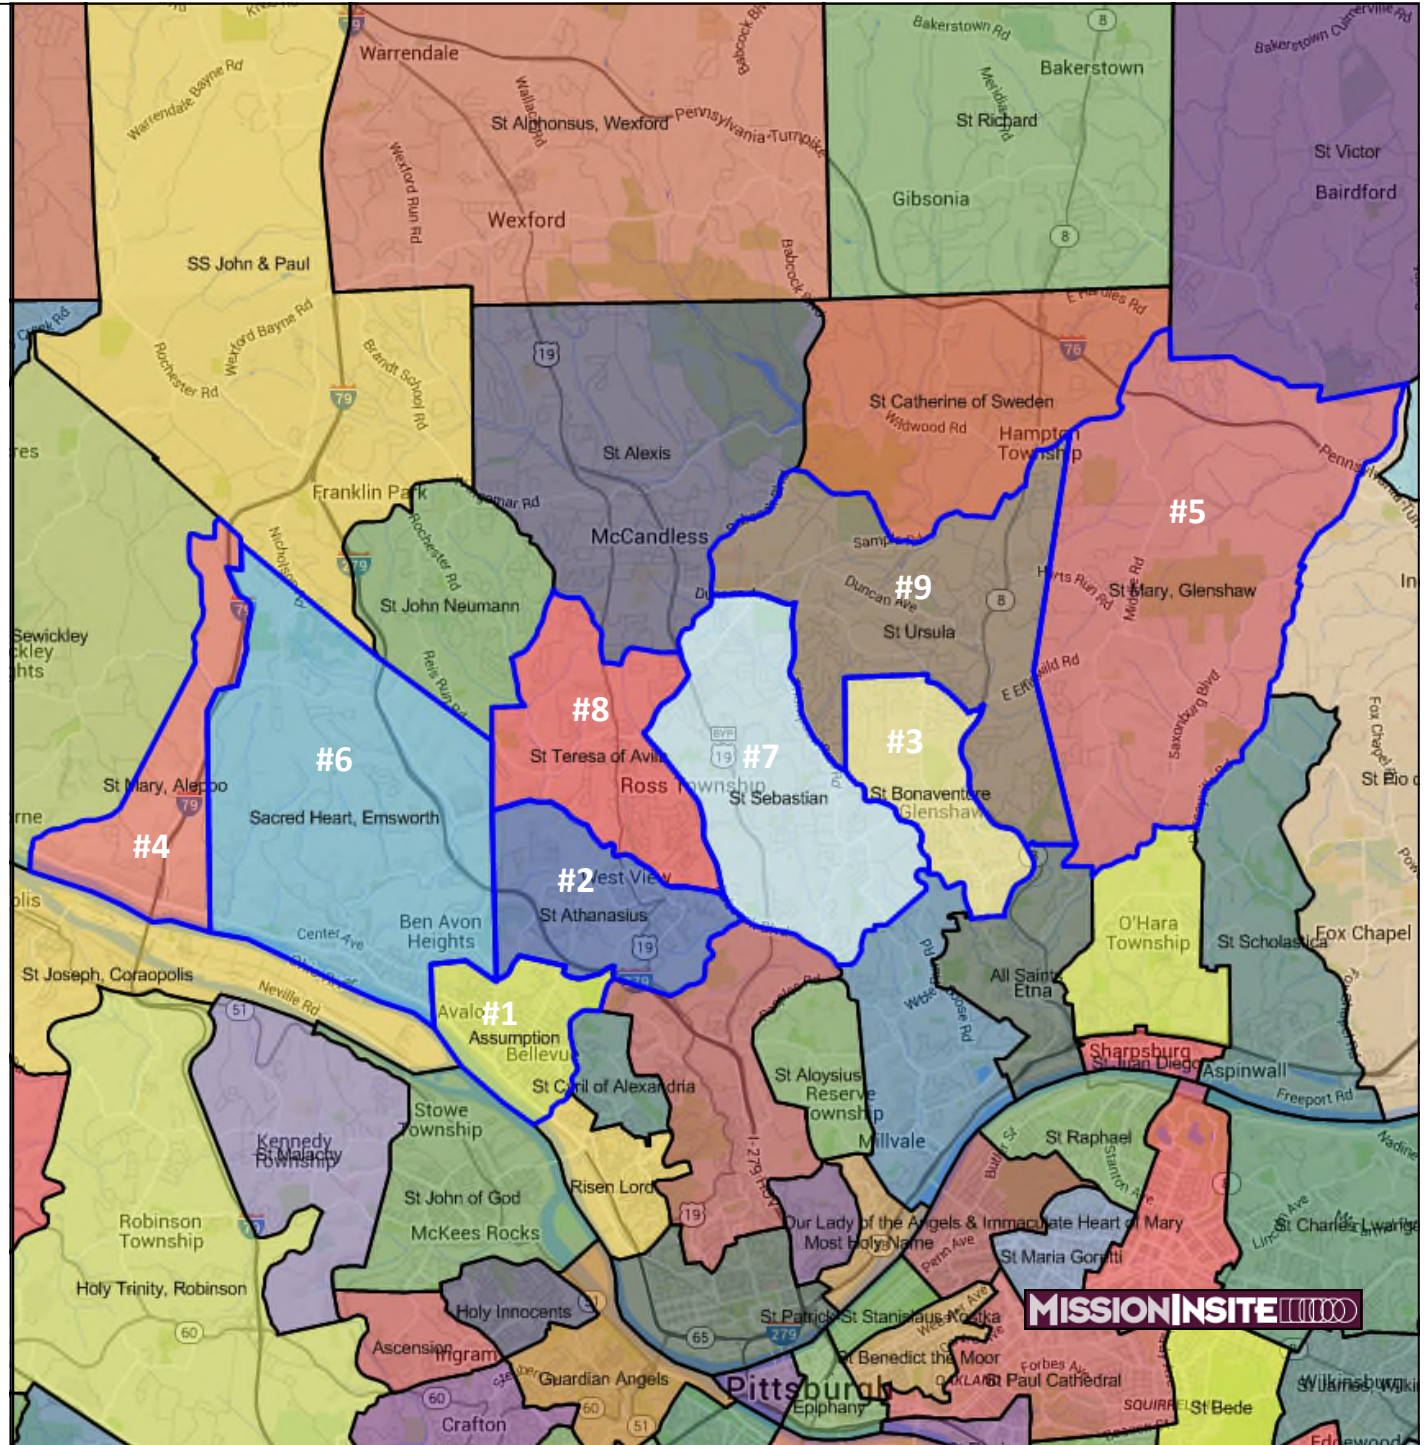

# Diocese of Pittsburgh

## Vicariate 1 - District 1

1. Assumption of the Blessed Virgin Mary on the Beautiful River, Bellevue
2. St. Athanasius, West View
3. St. Bonaventure, Glenshaw
4. St. Mary, Aleppo Township
5. St. Mary of the Assumption, Glenshaw
6. Sacred Heart, Emsworth
7. St. Sebastian, Ross Township
8. St. Teresa of Avila, Perrysville
9. St. Ursula, Allison Park